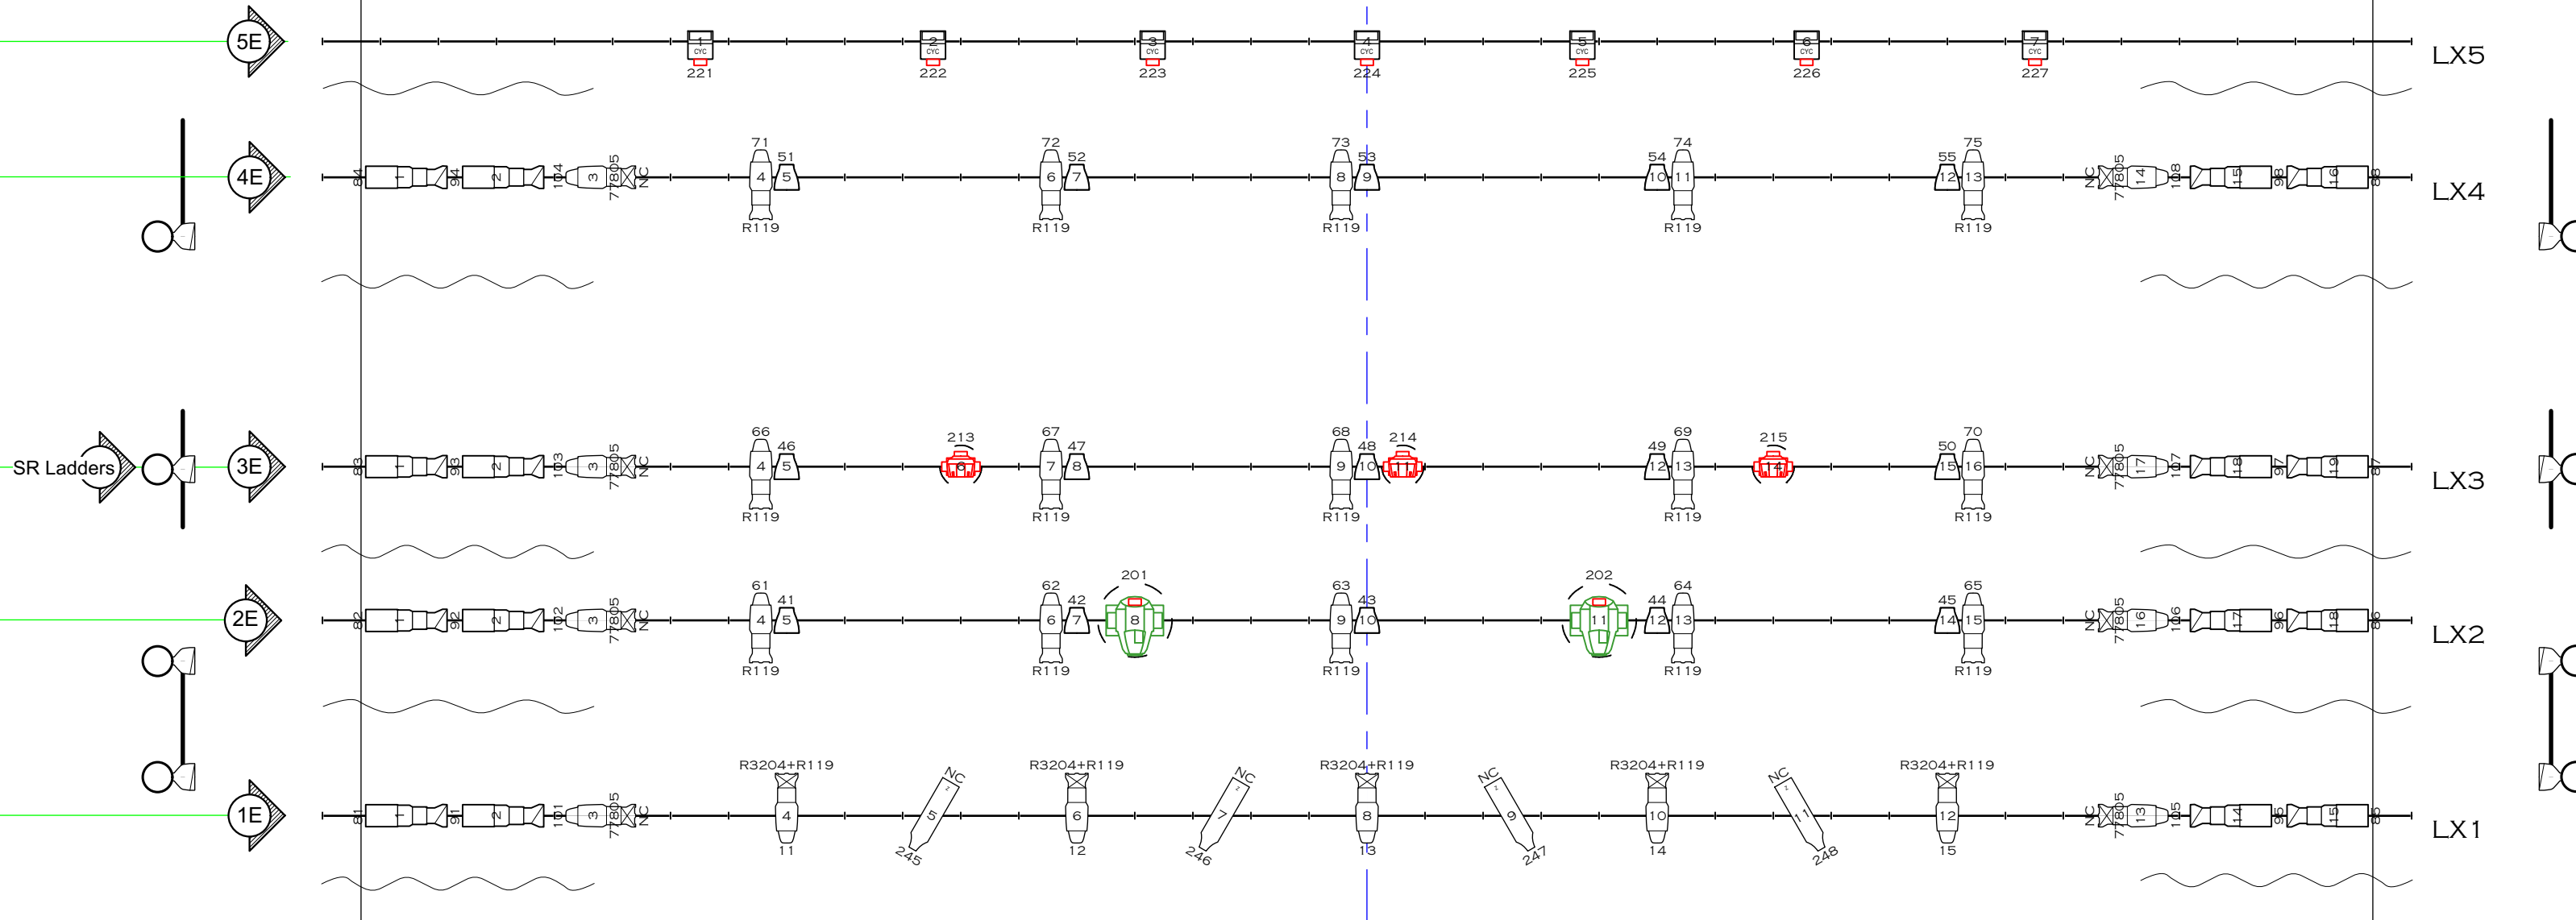

Sprinkler Room

Elevator

Down To Pit

#57 - SL Ladders	
#56 - SL Tabs	
#55 - SR Ladders	
#54 - SR Tabs	
#53 - Cyclorama	
#52	
#51 - Upstage Traveler	
#50	
#49	
#45 - 5 ELECTRIC	+23'6"
#44 -	
#43 - Border / Leg	
#40 - Concert Storage	
#39	
#38 - 4 ELECTRIC	+22'-0"
#37	
#36	
#35 - Border 4	
#34 - Strip Lights	
#32 - Midstage Traveler	
#30	
#29 - Projection Screen	
#28 - Border 3	
#27	
#26	
#25 - Concert Shell	
#23 - 3 ELECTRIC	+20'-0"
#22	
#19 - Leg 2	
#18 - Border 2	
#16	
#15 - 2 ELECTRIC	+20'-0"
#14 - Strip Lights	
#13 Scrim	
#12 Movie Screen 20x30	
#11 - Leg 1	
#10 - Border 1	
#9 - Concert Shell	
#8	
#5 - 1 ELECTRIC	+20'-0"
#3 - Strip Lights	
#2 - House Curtain	
#1 - Valance	