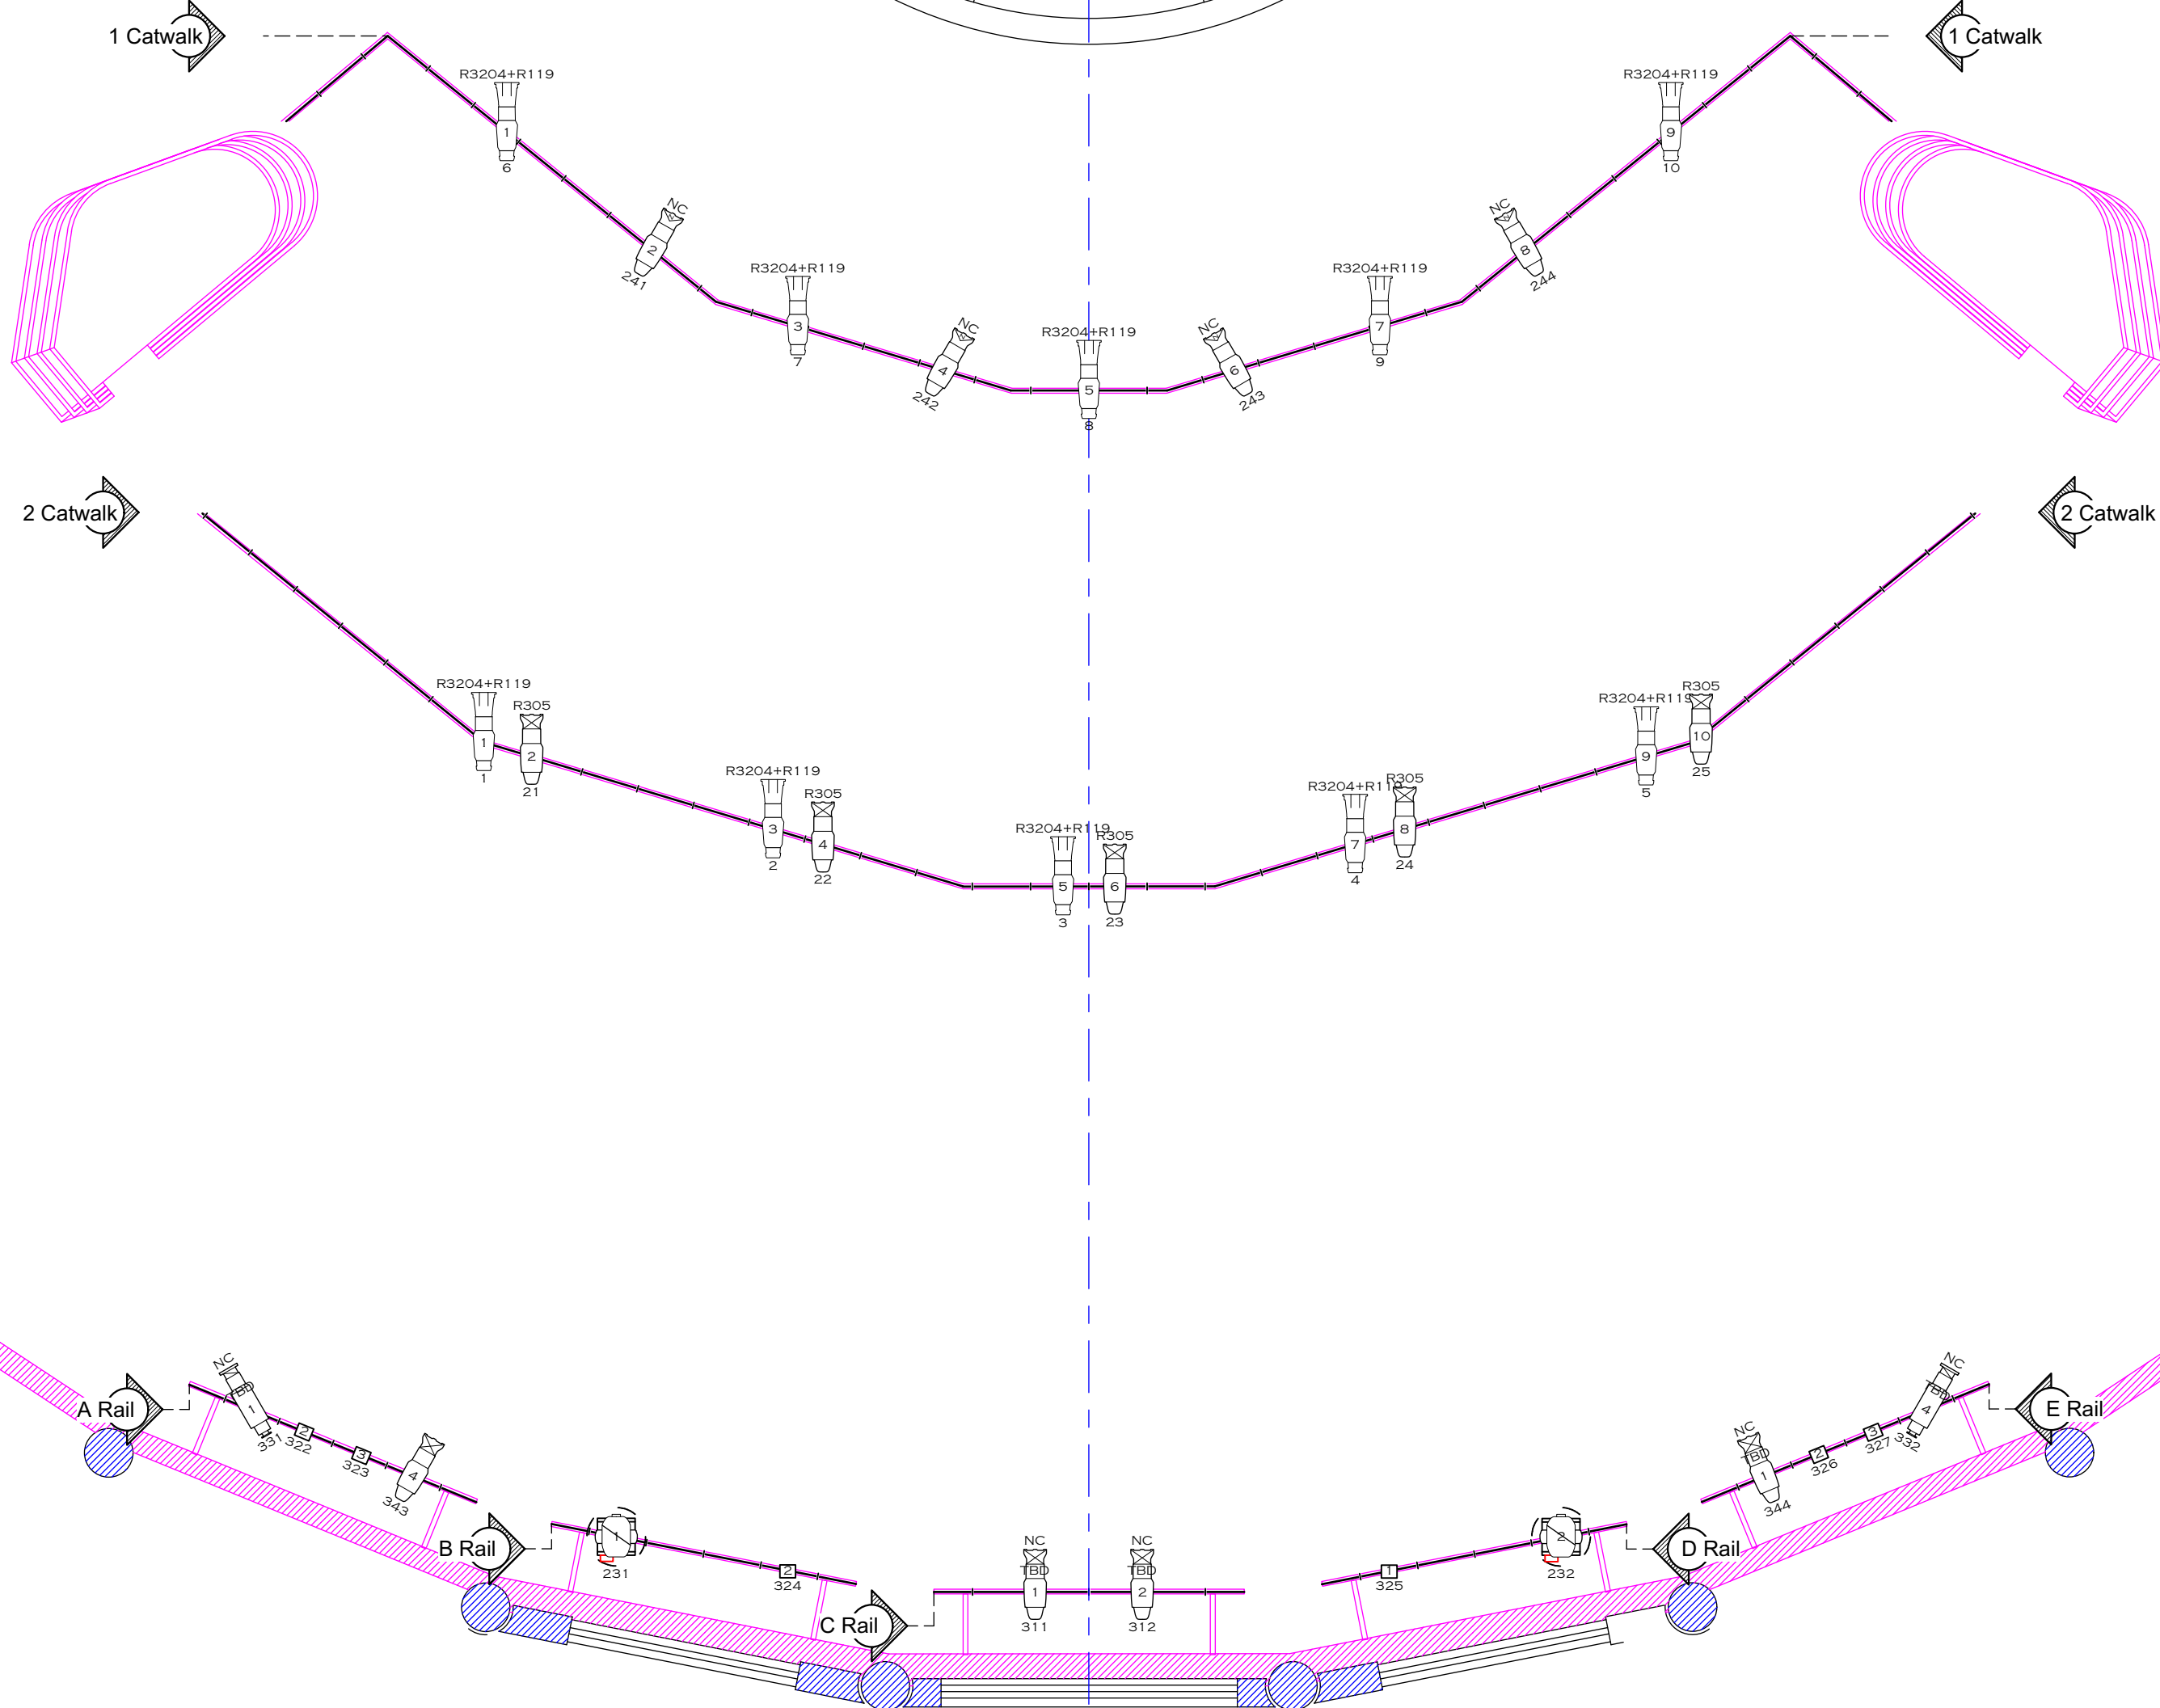

Sprinkler Room

Elevator

Down To Pit

#57 - SL Ladders	
#56 - SL Tabs	
#55 - SR Ladders	
#54 - SR Tabs	
#53 - Cyclorama	
#52	
#51 - Upstage Traveler	
#50	
#49	
#45 - 5 ELECTRIC	+23'6"
#44 -	
#43 - Border / Leg	
#40 - Concert Storage	
#39	
#38 - 4 ELECTRIC	+22'-0"
#37	
#36	
#35 - Border 4	
#34 - Strip Lights	
#32 - Midstage Traveler	
#30	
#29 - Projection Screen	
#28 - Border 3	
#27	
#26	
#25 - Concert Shell	
#23 - 3 ELECTRIC	+20'-0"
#22	
#19 - Leg 2	
#18 - Border 2	
#16	
#15 - 2 ELECTRIC	+20'-0"
#14 - Strip Lights	
#13 Scrim	
#12 Movie Screen 20x30	
#11 - Leg 1	
#10 - Border 1	
#9 - Concert Shell	
#8	
#5 - 1 ELECTRIC	+20'-0"
#3 - Strip Lights	
#2 - House Curtain	
#1 - Valance	

Cry Room Lights