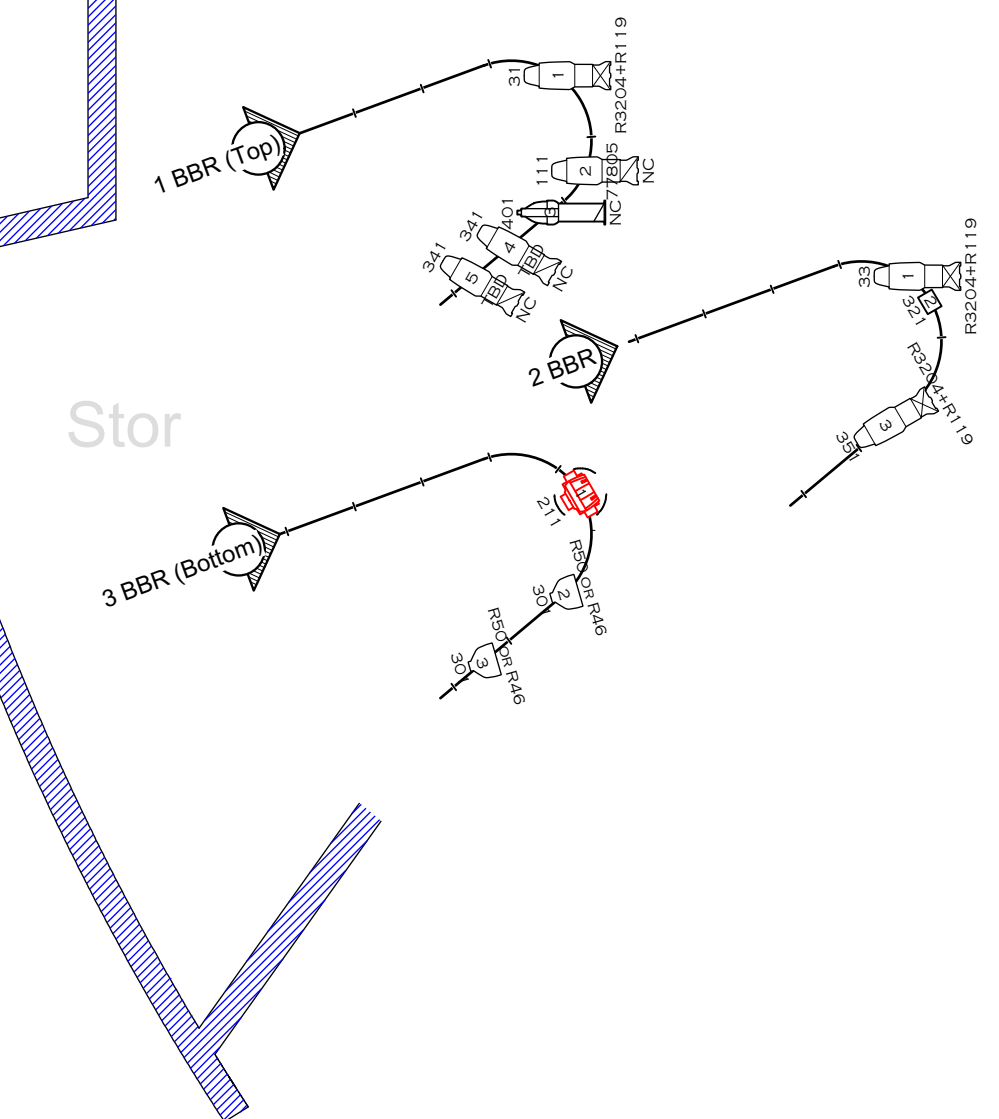

Sprinkler Room

Elevator

Down To Pit

#57 - SL Ladders	
#56 - SL Tabs	
#55 - SR Ladders	
#54 - SR Tabs	
#53 - Cyclorama	
#52	
#51 - Upstage Traveler	
#50	
#49	
#45 - 5 ELECTRIC	+23'6"
#44 -	
#43 - Border / Leg	
#40 - Concert Storage	
#39	
#38 - 4 ELECTRIC	+22'-0"
#37	
#36	
#35 - Border 4	
#34 - Strip Lights	
#32 - Midstage Traveler	
#30	
#29 - Projection Screen	
#28 - Border 3	
#27	
#26	
#25 - Concert Shell	
#23 - 3 ELECTRIC	+20'-0"
#22	
#19 - Leg 2	
#18 - Border 2	
#16	
#15 - 2 ELECTRIC	+20'-0"
#14 - Strip Lights	
#13 Scrim	
#12 Movie Screen 20x30	
#11 - Leg 1	
#10 - Border 1	
#9 - Concert Shell	
#8	
#5 - 1 ELECTRIC	+20'-0"
#3 - Strip Lights	
#2 - House Curtain	
#1 - Valance	